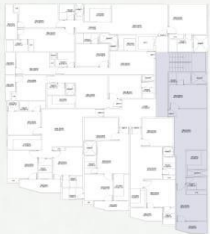

CONTACT US: 9818214837

2 BHK FLOOR PLAN

kv design concept pvt. ltd.

UNIT DESCRIPTION

UNIT - 2 2 BHK + 2 TOILET

GEM ASSOCIATES
CHATTARPUR

kv design concept pvt. ltd.

UNIT DESCRIPTION

UNIT - 3 2 BHK + 2 TOILET

GEM ASSOCIATES
CHATTARPUR

2 BHK FLOOR PLAN

2 BHK FLOOR PLAN

3 BHK FLOOR PLAN

3 BHK FLOOR PLAN

Why Choose Us?

Registry Property