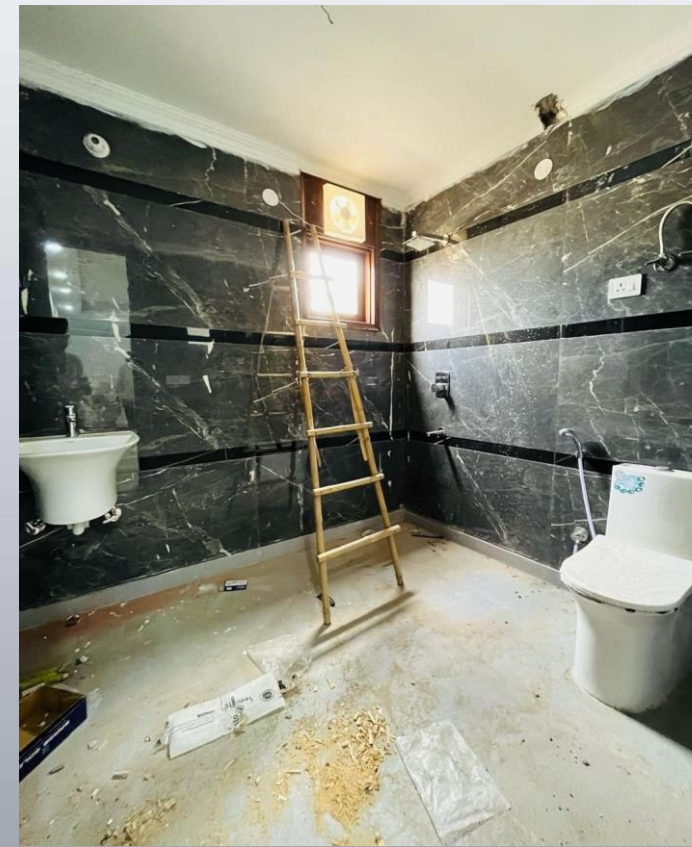

MASTER
BEDROOM

WASHROOM