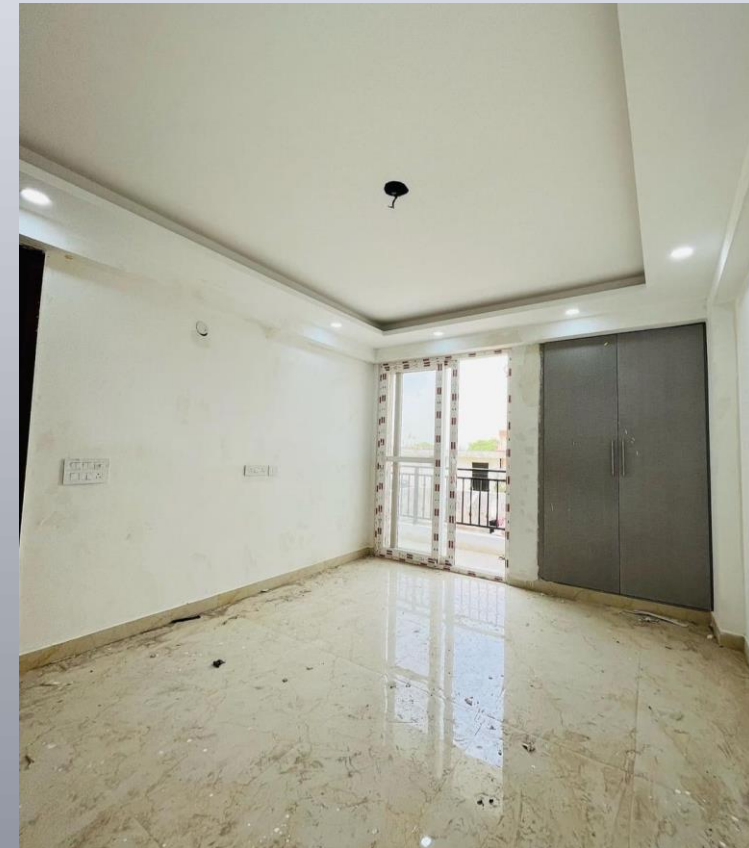

Guaranteed Loan

15 Days Refund Policy

No Brokerage

DELIVERED PROJECTS
2 BHK FLATS IN KISHANGARH
SOUTH DELHI

LOBBY

LIVING ROOM

MASTER
BEDROOM

BEDROOM

KITCHEN

WASHROOM

ANNEXURE

ITEM	SPECIFICATION
LIGHTS, FANS, ELECTRICAL FITTINGS & WIRINGS	FANS: HAVELLS, ORIENT & OTHER BRAND FAN UP TO RS 2500/- LIGHTS: HAVELLS, USHA & SIMILER BRAND MCBS: HAVELLES & L&T WIRE: POLYCAB OR FINOLEX EXHAUST FAN: HAVELLS OR CROMPTON SWITCHES & REGULATORS: HAVELLS & L&T
DOORS, WINDOWS & FRAMES	WOOD WORK: HDMR BOARD, PLY BOARD, VENEERS, LAMINATES POLISH TO BE USED AS PER DRAWING AND REQUIREMENT WOOD WORK WILL BE DONE WITH 3 YEARS ANTI TERMITE TREATMENT DOORS, WINDOW FRAMES. CHOWKHATS WITH MOLDING & SHUTTERS SIZE AS PER DRAWINGS & ARCHITECTURAL DESIGNS.
KITCHEN	WALL & TILES: MODULAR KITCHEN WITH SOFT CLOSE TOUCH HINGES COUNTER WITH DRAWERS AS PER DRAWING CHIMNEY: ELICA WASH BASIN SINK: STAINLESS STEEL WITH SOUND PROOF GEYSER: HAVELL, RECO OR EQUIVALENT

PAINTS, WALLS, CEILINGS & FLOORS

ITALIAN MODERN DESIGN VIRTIFIED TILES FOR FLOORING OF SIZE 800 MM X 1600 MM

GRANITE STONE OR EQUIVALENT ON PARKING AREA, COMMON LOBBY AREA & STAIR CASE.

TEXTURE & PAINT TO BE DONE ON EXTERIOR (FRONT ELEVATION) AS PER DRAWING & DESIGN.