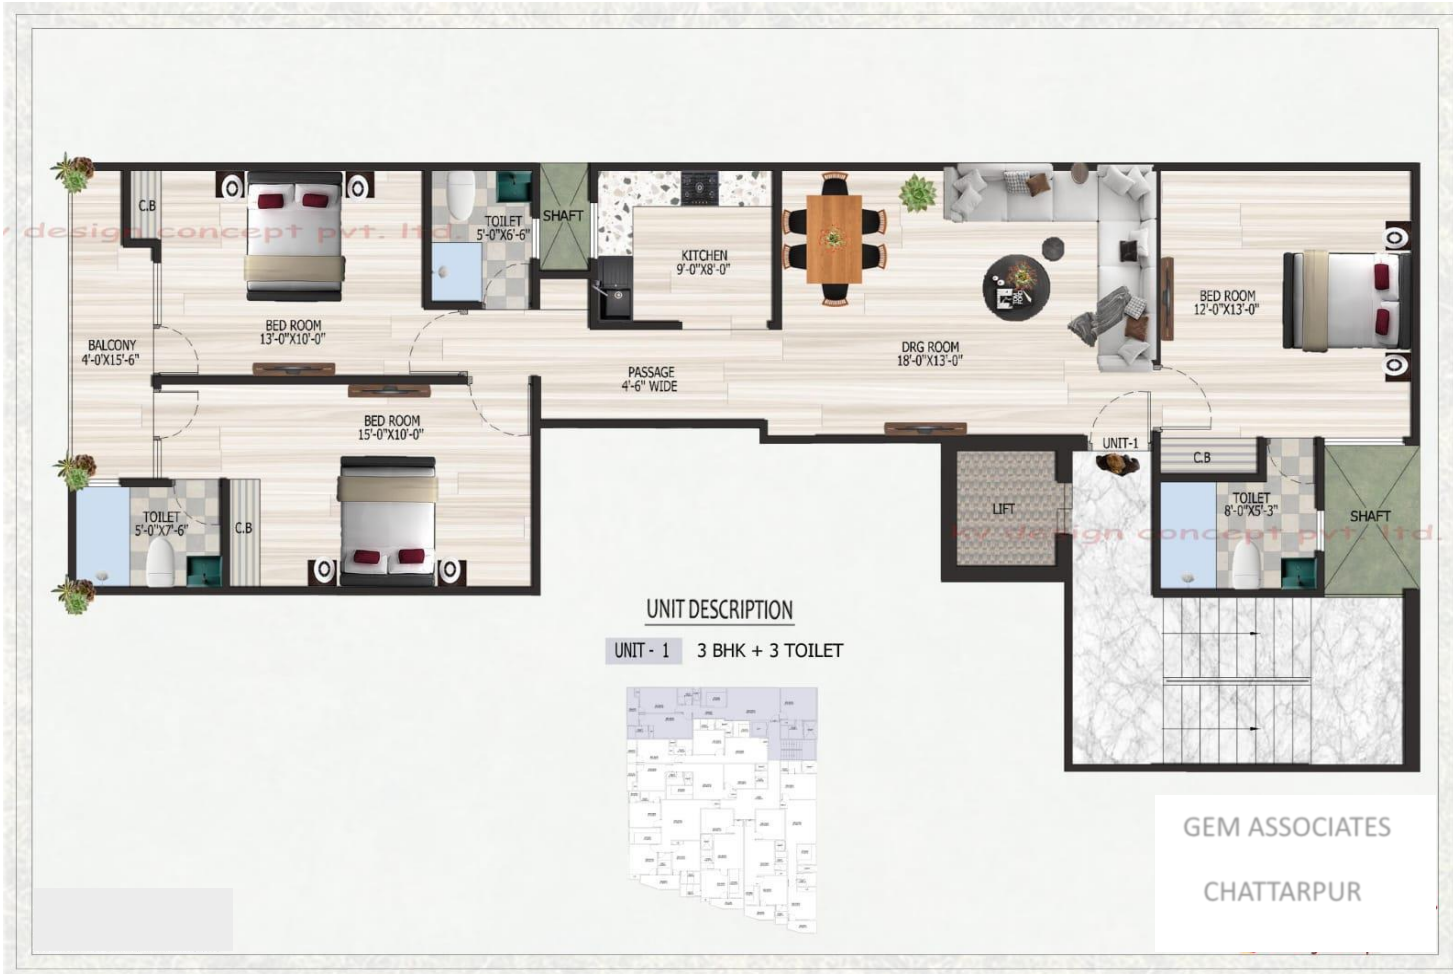

CONTACT US: 9818214837

2 BHK FLOOR PLAN

kv design concept pvt. ltd.

UNIT DESCRIPTION

UNIT - 2 2 BHK + 2 TOILET

GEM ASSOCIATES
CHATTARPUR

kv design concept pvt. ltd.

UNIT DESCRIPTION

UNIT - 3 2 BHK + 2 TOILET

GEM ASSOCIATES
CHATTARPUR

2 BHK FLOOR PLAN

2 BHK FLOOR PLAN

3 BHK FLOOR PLAN

3 BHK FLOOR PLAN

Why Choose Us?

Registry Property

Guaranteed Loan

15 Days Refund Policy

No Brokerage

DELIVERED PROJECTS
2 BHK FLATS IN KISHANGARH
SOUTH DELHI

LOBBY

LIVING ROOM

MASTER
BEDROOM

BEDROOM

PAINTS, WALLS, CEILINGS & FLOORS

ITALIAN MODERN DESIGN VIRTIFIED TILES FOR FLOORING OF SIZE 800 MM X 1600 MM

GRANITE STONE OR EQUIVALENT ON PARKING AREA, COMMON LOBBY AREA & STAIR CASE.

TEXTURE & PAINT TO BE DONE ON EXTERIOR (FRONT ELEVATION) AS PER DRAWING & DESIGN.