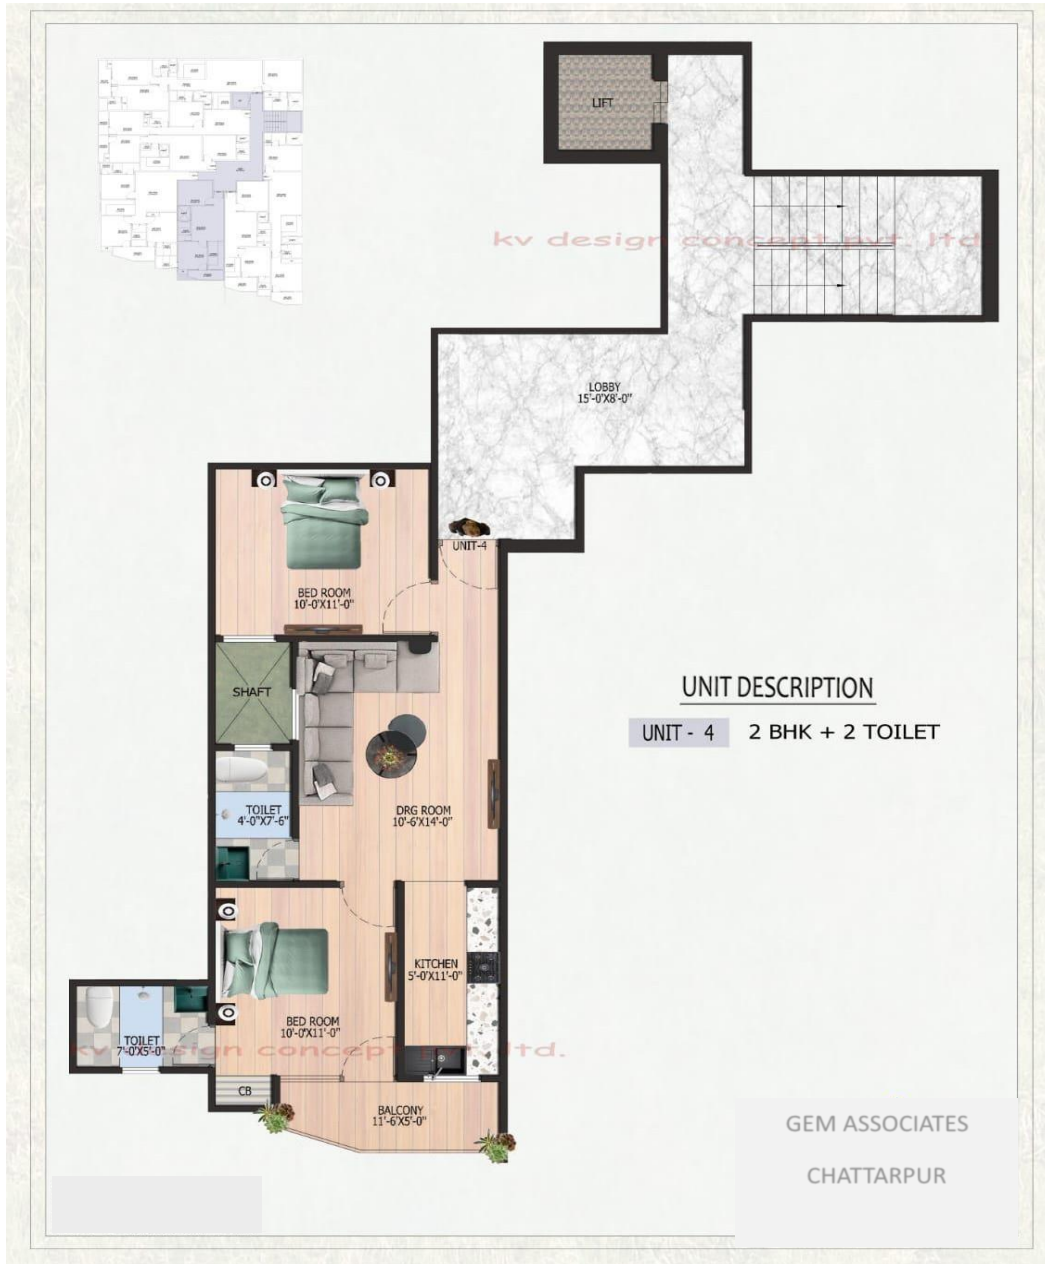

CONTACT US: 9818214837

2 BHK FLOOR PLAN

kv design concept pvt. ltd.

UNIT DESCRIPTION

UNIT - 2 2 BHK + 2 TOILET

GEM ASSOCIATES
CHATTARPUR

kv design concept pvt. ltd.

UNIT DESCRIPTION

UNIT - 3 2 BHK + 2 TOILET

GEM ASSOCIATES
CHATTARPUR

2 BHK FLOOR PLAN

2 BHK FLOOR PLAN

3 BHK FLOOR PLAN

3 BHK FLOOR PLAN

Why Choose Us?

Registry Property

Guaranteed Loan

15 Days Refund Policy

No Brokerage

DELIVERED PROJECTS
2 BHK FLATS IN KISHANGARH
SOUTH DELHI

LOBBY

LIVING ROOM

MASTER
BEDROOM

BEDROOM

PAINTS, WALLS, CEILINGS & FLOORS

ITALIAN MODERN DESIGN VIRTIFIED TILES FOR FLOORING OF SIZE 800 MM X 1600 MM

GRANITE STONE OR EQUIVALENT ON PARKING AREA, COMMON LOBBY AREA & STAIR CASE.

TEXTURE & PAINT TO BE DONE ON EXTERIOR (FRONT ELEVATION) AS PER DRAWING & DESIGN.