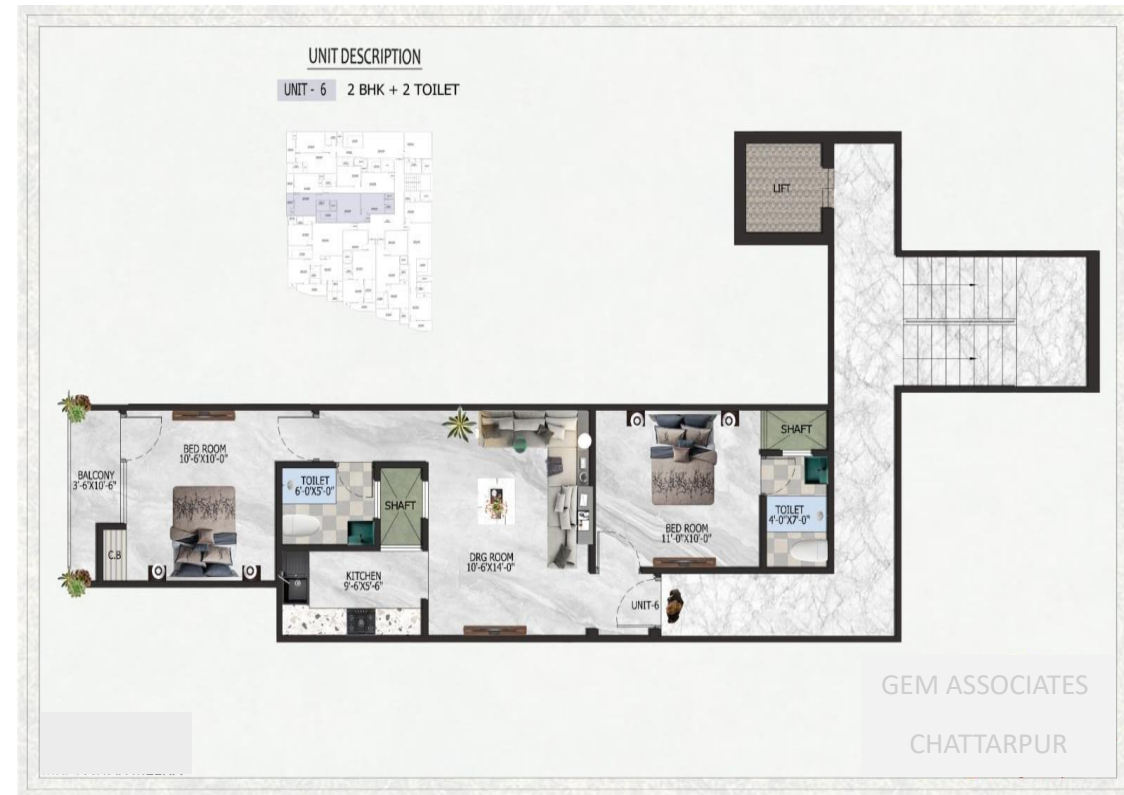

CONTACT US: 9818214837

2 BHK FLOOR PLAN

kv design concept pvt. ltd.

UNIT DESCRIPTION

UNIT - 2 2 BHK + 2 TOILET

GEM ASSOCIATES
CHATTARPUR

kv design concept pvt. ltd.

UNIT DESCRIPTION

UNIT - 3 2 BHK + 2 TOILET

GEM ASSOCIATES
CHATTARPUR

2 BHK FLOOR PLAN

2 BHK FLOOR PLAN

3 BHK FLOOR PLAN

3 BHK FLOOR PLAN

Why Choose Us?

Registry Property

PAINTS, WALLS, CEILINGS & FLOORS

ITALIAN MODERN DESIGN VIRTIFIED TILES FOR FLOORING OF SIZE 800 MM X 1600 MM

GRANITE STONE OR EQUIVALENT ON PARKING AREA, COMMON LOBBY AREA & STAIR CASE.

TEXTURE & PAINT TO BE DONE ON EXTERIOR (FRONT ELEVATION) AS PER DRAWING & DESIGN.